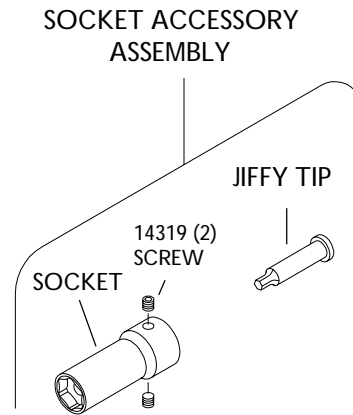

STRAIGHT INSTALLATION

TORQUE CONTROL 3/32 WRENCH TIP

FOR 12 POINT CONFIGURATION ADD X AFTER SOCKET OR SOCKET ACCESSORY ASSEMBLY NUMBER

| WRENCH TIP HEX | SOCKET HEX | DESCRIPTION | LENGTH OF SOCKET | |
|----------------|------------|---------------------------------|------------------|----------------|
| | | | 1 1/2" | 3" |
| 3/32 | 5/16 | SOCKET ACCESSORY ASSEMBLY | 14361 | 14362 |
| | | SOCKET JIFFY TIP 3/32 TORQUE | 14217 14377 | 14283 14378 |
| | 11/32 | SOCKET ACCESSORY ASSEMBLY | 14363 | 14364 |
| | | SOCKET JIFFY TIP 3/32 TORQUE | 14277 14377 | 14284 14378 |
| | 3/8 | SOCKET ACCESSORY ASSEMBLY | 14365 | 14366 |
| | | SOCKET JIFFY TIP 3/32 TORQUE | 14278 14377 | 14285 14378 |
| | 7/16 | SOCKET ACCESSORY ASSEMBLY | 14367 | 14368 |
| | | SOCKET JIFFY TIP 3/32 TORQUE | 14279 14377 | 14286 14378 |