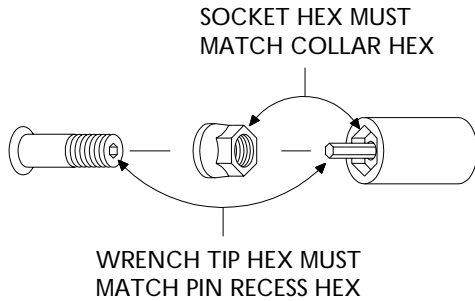

STRAIGHT INSTALLATION

TORQUE CONTROL 3/32 WRENCH TIP

FOR 12 POINT CONFIGURATION ADD X AFTER SOCKET OR SOCKET ACCESSORY ASSEMBLY NUMBER

| WRENCH TIP HEX | SOCKET HEX | DESCRIPTION | LENGTH OF SOCKET | |
|----------------|------------|---------------------------------|------------------|----------------|
| | | | 1 1/2" | 3" |
| 3/32 | 5/16 | SOCKET ACCESSORY ASSEMBLY | 14361 | 14362 |
| | | SOCKET JIFFY TIP 3/32 TORQUE | 14217 14377 | 14283 14378 |
| | 11/32 | SOCKET ACCESSORY ASSEMBLY | 14363 | 14364 |
| | | SOCKET JIFFY TIP 3/32 TORQUE | 14277 14377 | 14284 14378 |
| | 3/8 | SOCKET ACCESSORY ASSEMBLY | 14365 | 14366 |
| | | SOCKET JIFFY TIP 3/32 TORQUE | 14278 14377 | 14285 14378 |
| | 7/16 | SOCKET ACCESSORY ASSEMBLY | 14367 | 14368 |
| | | SOCKET JIFFY TIP 3/32 TORQUE | 14279 14377 | 14286 14378 |