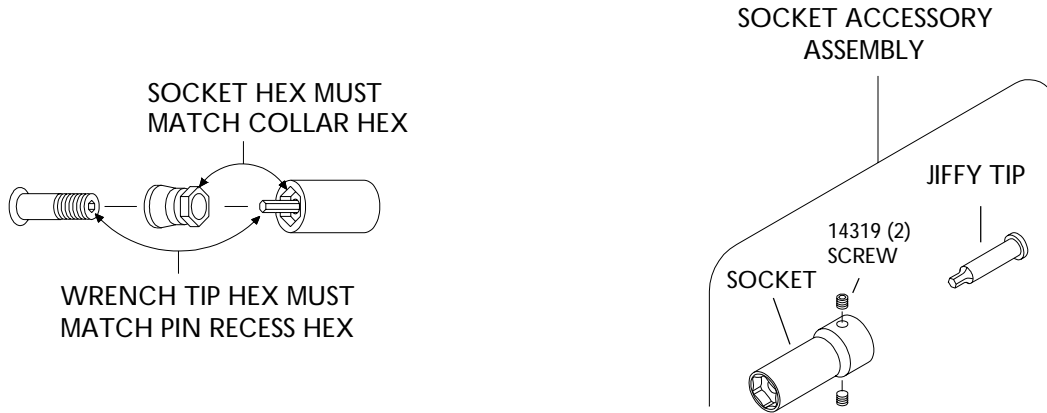

STRAIGHT INSTALLATION

STALL TYPE INSTALLATION 1/8 WRENCH TIP

FOR 12 POINT CONFIGURATION ADD X AFTER SOCKET OR SOCKET ACCESSORY ASSEMBLY NUMBER

WRENCH TIP HEX	SOCKET HEX	DESCRIPTION	LENGTH OF SOCKET	
			1 1/2"	3"
1/8	3/8	SOCKET ACCESSORY ASSEMBLY	15996	15997
		SOCKET JIFFY TIP	14278 16016	14285 16017
	7/16	SOCKET ACCESSORY ASSEMBLY	15998	15999
		SOCKET JIFFY TIP	14279 16016	14286 16017
	1/2	SOCKET ACCESSORY ASSEMBLY	16000	16001
		SOCKET JIFFY TIP	16012 16016	16013 16017
	9/16	SOCKET ACCESSORY ASSEMBLY	16002	16003
		SOCKET JIFFY TIP	16014 16016	16015 16017