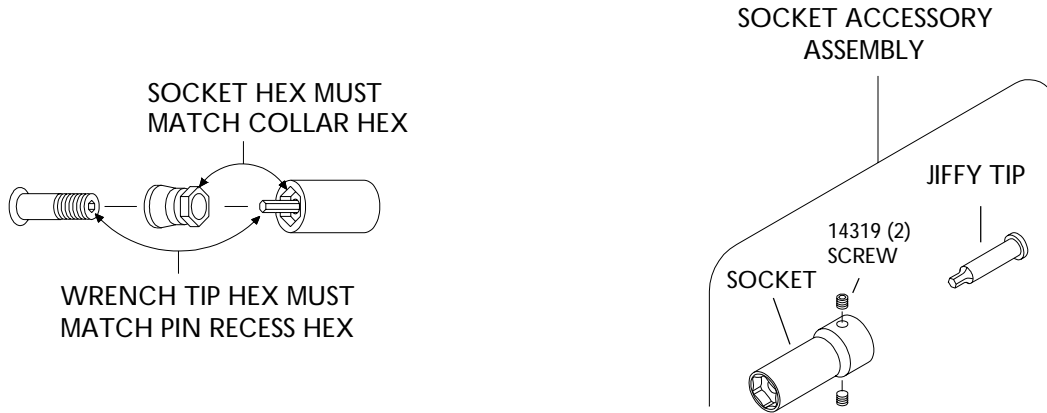

# STRAIGHT INSTALLATION

## STALL TYPE INSTALLATION 3/32 WRENCH TIP

FOR 12 POINT CONFIGURATION ADD X AFTER SOCKET OR SOCKET ACCESSORY ASSEMBLY NUMBER

WRENCH TIP HEX	SOCKET HEX	DESCRIPTION	LENGTH OF SOCKET	
			1 1/2"	3"
3/32	5/16	SOCKET ACCESSORY ASSEMBLY	14261	14312
		SOCKET JIFFY TIP 3/32 STALL	14217 14310	14283 14311
	11/32	SOCKET ACCESSORY ASSEMBLY	14313	14314
		SOCKET JIFFY TIP 3/32 STALL	14277 14310	14284 14311
	3/8	SOCKET ACCESSORY ASSEMBLY	14315	14316
		SOCKET JIFFY TIP 3/32 STALL	14278 14310	14285 14311
	7/16	SOCKET ACCESSORY ASSEMBLY	14317	14318
		SOCKET JIFFY TIP 3/32 STALL	14279 14310	14286 14311