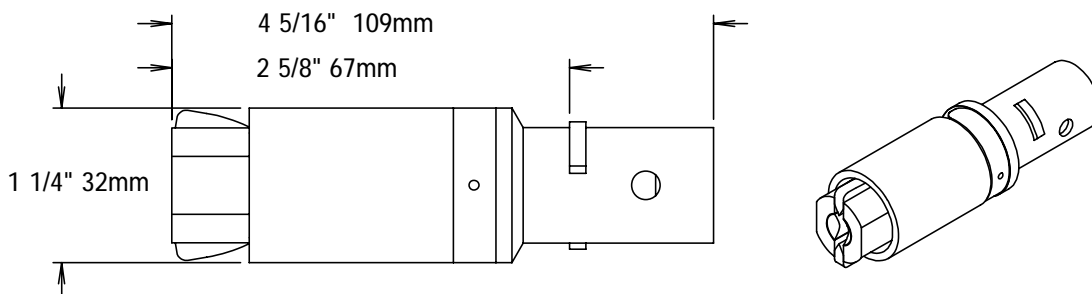

JIFFY

ALUMINUM COLLAR SPLITTERS

MADE COMPLETELY FROM TOOL STEEL

A2 BLADES

HARD CHROMED INNER BODY FOR SUPERIOR SERVICE LIFE

LOCK BOLT PIN DIA	COLLAR SPLITTER MODEL	USE WITH PULL GUN MODEL
5/32	9104	HUCK 352
3/16	9084	HUCK 352
1/4	9085	HUCK 352

LOCK BOLT PIN DIA	COLLAR SPLITTER MODEL	USE WITH PULL GUN MODEL
5/16	9173	HUCK 353 225 245 246 CHERRY G-85 G-87
3/8	9184	HUCK 353 225 245 246 CHERRY G-85 G-87