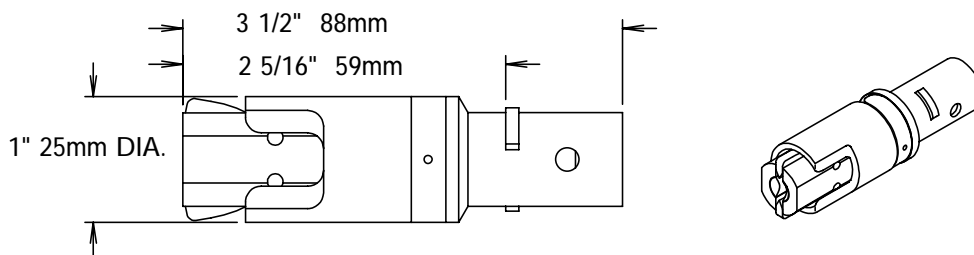

JIFFY

ALUMINUM COLLAR SPLITTERS

MADE COMPLETELY FROM TOOL STEEL

A2 BLADES

HARD CHROMED INNER BODY FOR SUPERIOR SERVICE LIFE

LOCK BOLT PIN DIA	COLLAR SPLITTER MODEL	USE WITH PULL GUN MODEL
5/32	9104	HUCK 352
3/16	9084	HUCK 352
1/4	9085	HUCK 352

LOCK BOLT PIN DIA	COLLAR SPLITTER MODEL	USE WITH PULL GUN MODEL
5/16	9173	HUCK 353 225 245 246 CHERRY G-85 G-87
3/8	9184	HUCK 353 225 245 246 CHERRY G-85 G-87