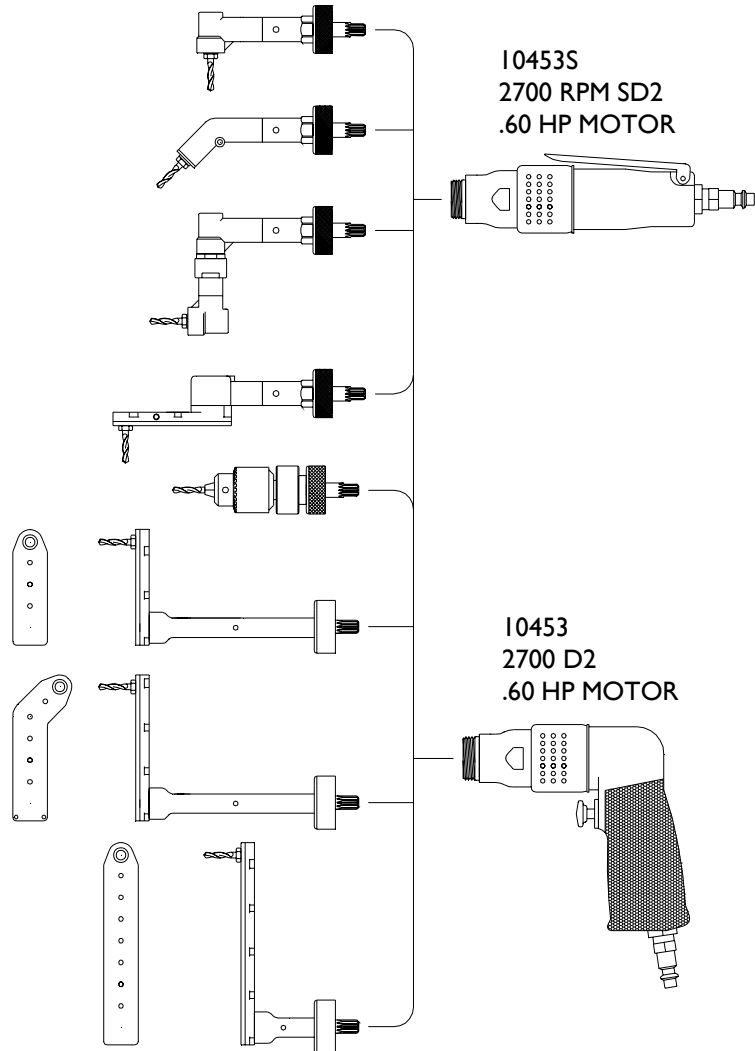

JMD

JIFFY MODULAR DRILL KIT

KT III

14977 90 DEGREE
ATTACHMENT

14988 45 DEGREE
ATTACHMENT

15000 360 DEGREE
ATTACHMENT

15021 INDEXABLE
SERIES 2
PANCAKE DRILL

15053
0-1/4 CHUCK

13817 LTD SERIES 2
ATTACHMENT

13823 LTD SERIES 2
LEFT HAND
ATTACHMENT

13827 LTD SERIES 2
ATTACHMENT

10453S
2700 RPM SD2
.60 HP MOTOR

10453
2700 D2
.60 HP MOTOR

INTERNAL THREAD	
ADD TO TOOL No.	
1/4-28	A
10-32	C
9/32-40	E
COLLET	D

COMES WITH
15125 MEDIUM CASE

15121 WRENCH
5/16 & 3/8
OPEN END

PHONE: 1 775 883 1072 FAX: 1 775 883 4857